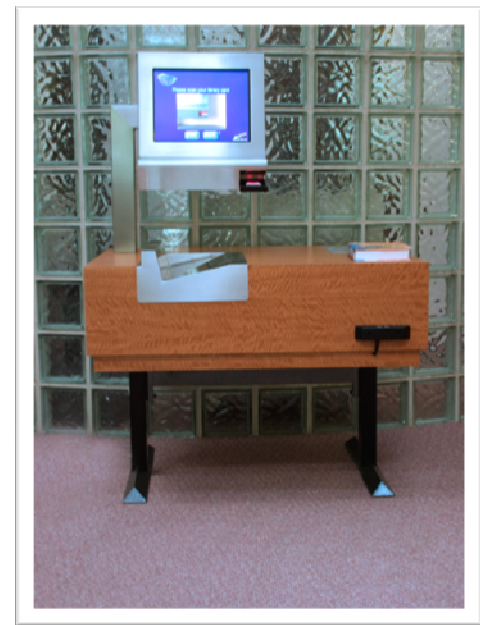

SCOT Infinity II with EM Coils

12527 129 Street NW
Edmonton, AB, T5L 1H7
Phone 1 888 809 0099
Email: info@libramation.com